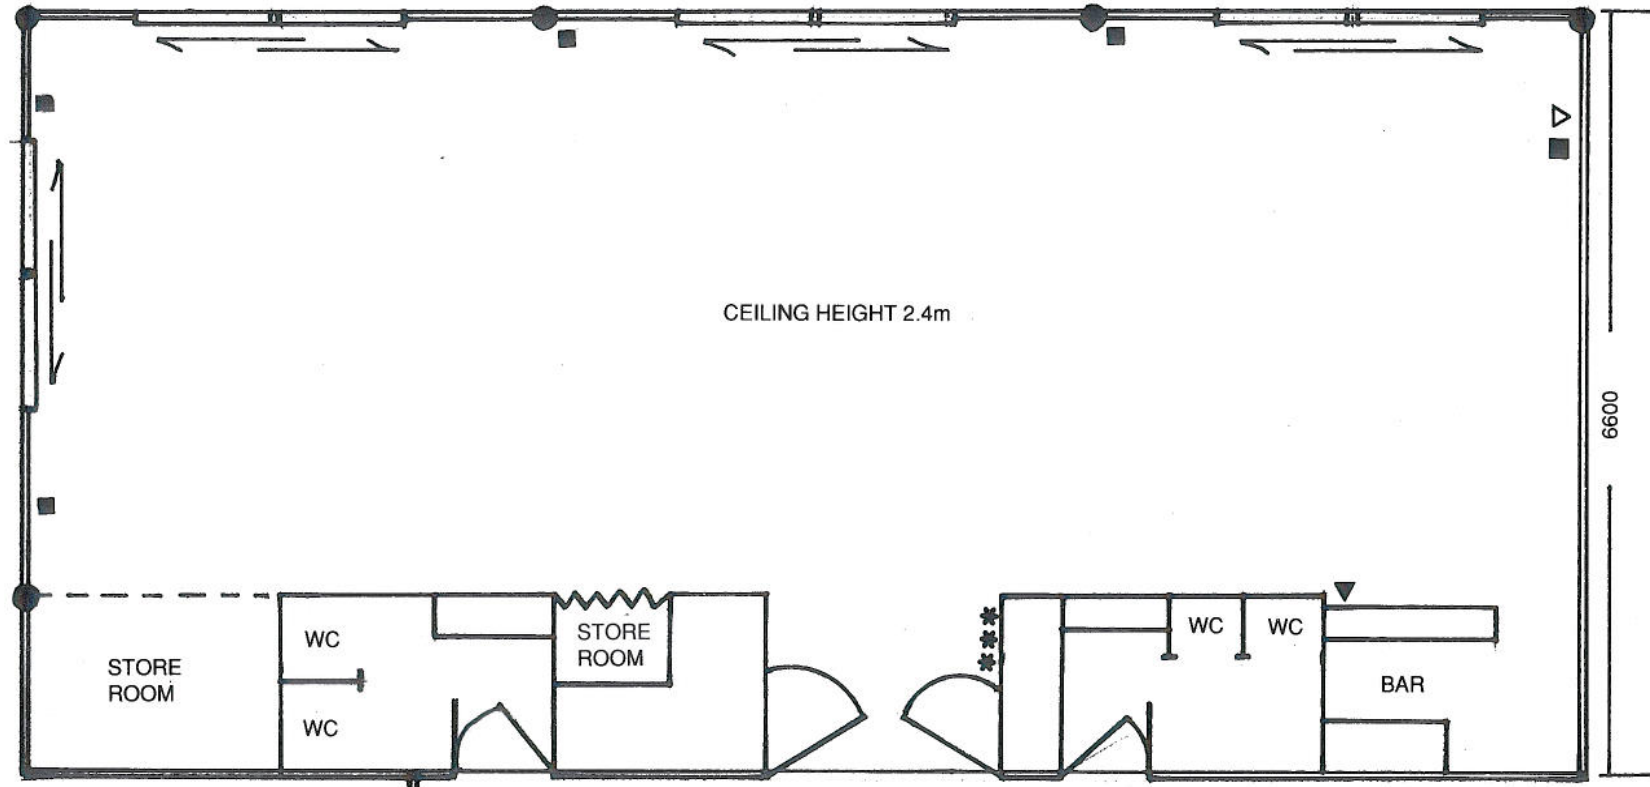

18 METRES

BALCONY

CEILING HEIGHT 2.4m

6600

BREAKWALL TERRACE

HASTINGS VIEW LOUNGE

FOYER

EXIT

HALLWAY

■	DOUBLE POWER POINTS
▼	TELEPHONE OUTLET
▽	T.V. AERIAL
***	LIGHT SWITCHES